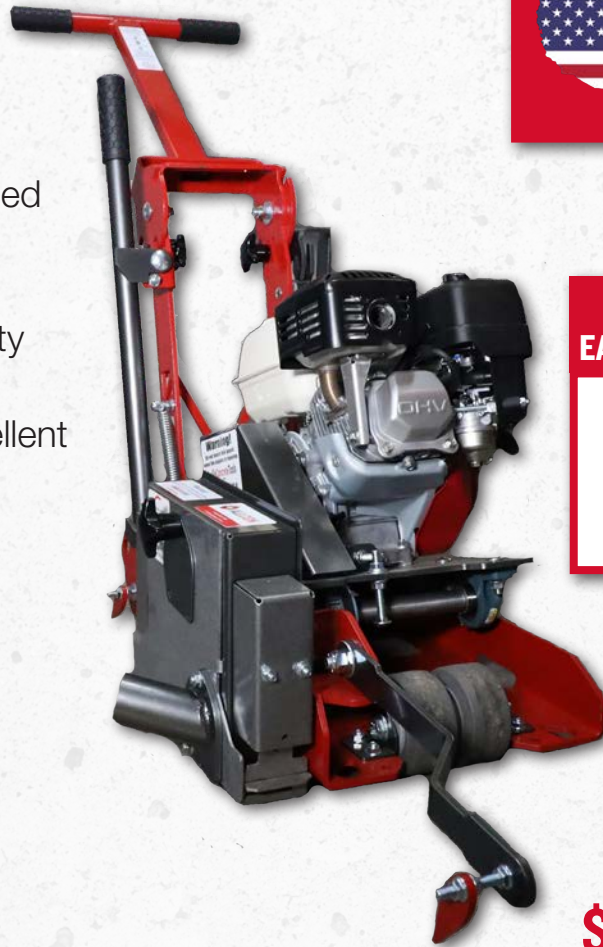

MADE IN USA

BONUS FREE 8" EARLY ENTRY BLADE

EESF8

\$5199+GST

BATT SCREED ROLLER SCREED

The BattScreed is a patent pending battery powered roller screed - powered by a DeWalt 60V Li-Ion battery. The unique tube inserts make for quick connection to different length tubes to suit many applications.