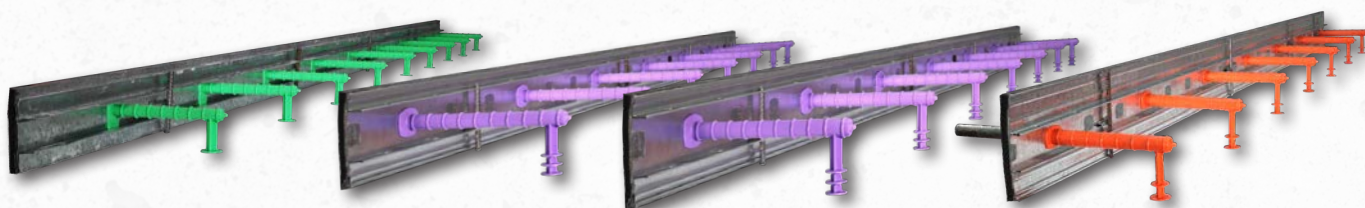

50 Lengths of 100mm
Connolly Keyjoint System

EK10030S

$2600+GST
That's only
$52+GST Each

50 Lengths of 125mm
Connolly Keyjoint System

EK12530S

$3750+GST
That's only
$75+GST Each

50 Lengths of 150mm
Connolly Keyjoint System

EK15030S

$4600+GST
That's only
$92+GST Each

30 Lengths of 200mm
Connolly Keyjoint System

EK20030S

$4350+GST
That's only
$145+GST Each